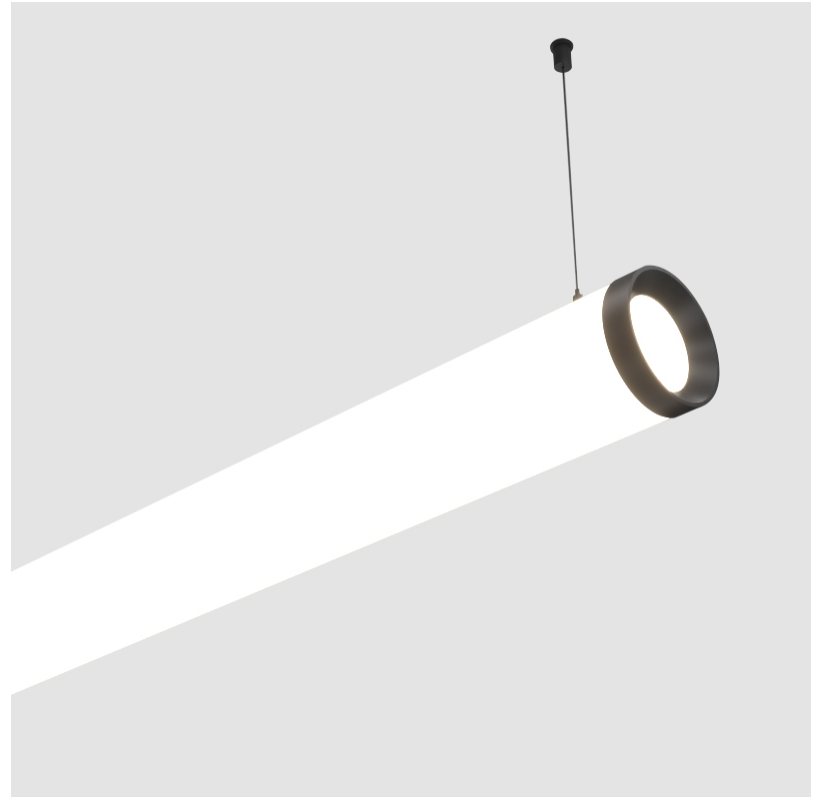

GENERAL

Series: Bunga Plus
Brand: Prolicht
Division: Architectural
Mounting Type: Suspension
Mounting Location: Ceiling
Subcategory: Profile

PHYSICAL

Shape: Cylinder
Length (mm): 1218
Length (in): 47 ¹⁵/₁₆
Width (mm): 115
Width (in): 4 1/2
Height (mm): 115
Height (in): 4 1/2
Max. Overall Height (mm): 2115
Max. Overall Height (in): 83 1/4
Light Distribution: Omnidirectional
Weight (kg): 4.309
Weight (lbs): 9.499
Diffuser: PMMA - Opal
Fixture Finish: SSR / BKV / CWI / CRY / HAB / UFT / ITA / RUA / FTG / MYG / LOD / PUS / FRO / FUP / KIA / POP / BLS / SPG / MEY / GOH / GUM / CHC / COM / ABZ / JAG / OBR / MOS / ROR
Fixture Material: Aluminum
Cable Details: 2000mm or 6000mm Transparent Cable
Upon Request: Cable colour - White / Black / Orange / Red

ELECTRICAL

Lamp Type: LED (Zhaga Standard)
Input Wattage (W): 20
Total Output Wattage (W): 16 / 12.8 (3500K)
Dimming: Non-Dimming / Phase Dimming (120Vac only) / 0-10V Dimming
Driver Included: Yes
Driver Location: Integrated
Driver Type: Constant Current - 120 / 277Vac
Driver Class: Class 2
Input Voltage (V): 120 - 277
Constant Current (MA): 350 / 400 (3500K)

LED

Color Temperature (*K): 3000 / 3500 / 4000
Max. Delivered Lumen (lm): 2210 / 2293 / 2340
CRI: >80 CRI
Lamp Life (hrs): 50000

OPTICAL

RATINGS AND CERTIFICATIONS

Certified By: Certified for North American Standards
IP rating: IP20