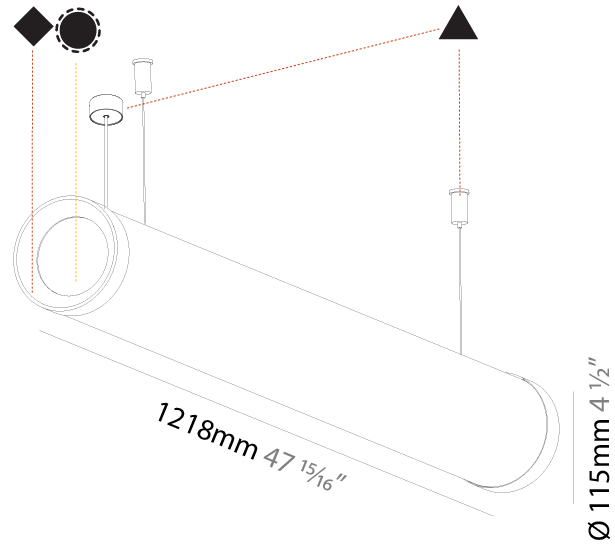

GENERAL

Series: Bunga Plus
Brand: Prolicht
Division: Architectural
Mounting Type: Suspension
Mounting Location: Ceiling
Subcategory: Profile

PHYSICAL

Shape: Cylinder
Length (mm): 1218
Length (in): 47 ¹⁵/₁₆
Width (mm): 115
Width (in): 4 1/2
Height (mm): 115
Height (in): 4 1/2
Max. Overall Height (mm): 2115
Max. Overall Height (in): 83 1/4
Light Distribution: Omnidirectional
Weight (kg): 4.309
Weight (lbs): 9.499
Diffuser: PMMA - Opal
Fixture Finish: SSR / BKV / CWI / CRY / HAB / UFT / ITA / RUA / FTG / MYG / LOD / PUS / FRO / FUP / KIA / POP / BLS / SPG / MEY / GOH / GUM / CHC / COM / ABZ / JAG / OBR / MOS / ROR
Fixture Material: Aluminum
Cable Details: 2000mm or 6000mm Transparent Cable
Upon Request: Cable colour - White / Black / Orange / Red

ELECTRICAL

Lamp Type: LED (Zhaga Standard)
Input Wattage (W): 20
Total Output Wattage (W): 16 / 12.8 (3500K)
Dimming: Non-Dimming / Phase Dimming (120Vac only) / 0-10V Dimming
Driver Included: Yes
Driver Location: Integrated
Driver Type: Constant Current - 120 / 277Vac
Driver Class: Class 2
Input Voltage (V): 120 - 277
Constant Current (MA): 350 / 400 (3500K)

LED

Color Temperature (*K): 3000 / 3500 / 4000
Max. Delivered Lumen (lm): 2210 / 2293 / 2340
CRI: >80 CRI
Lamp Life (hrs): 50000

OPTICAL

RATINGS AND CERTIFICATIONS

Certified By: Certified for North American Standards
IP rating: IP20