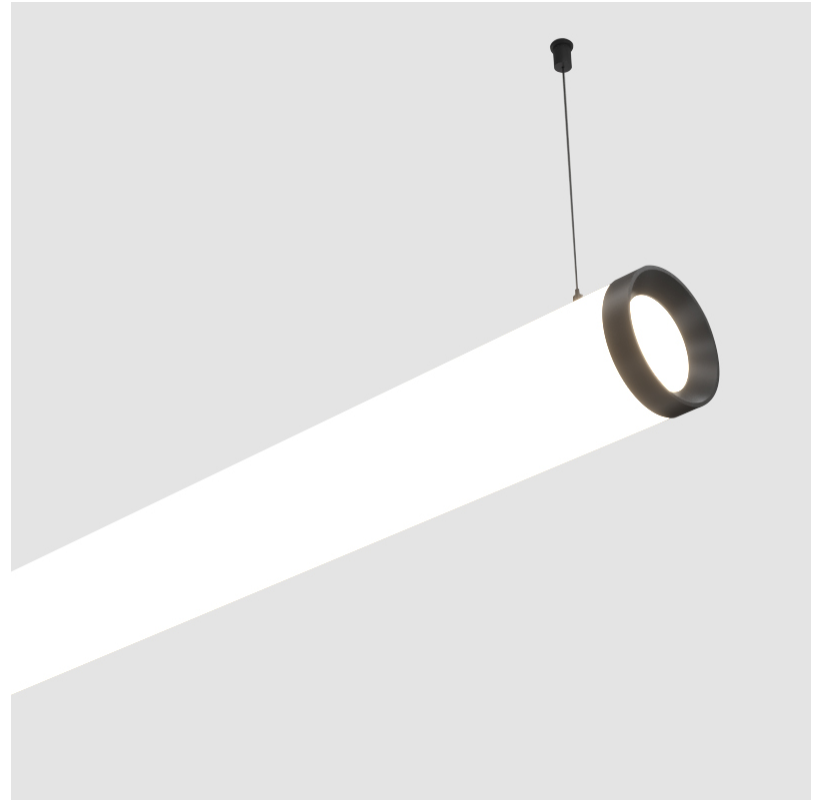

GENERAL

Series: Bunga Plus
Brand: Prolicht
Division: Architectural
Mounting Type: Suspension
Mounting Location: Ceiling
Subcategory: Profile

PHYSICAL

Shape: Cylinder
Length (mm): 1778
Length (in): 70
Width (mm): 115
Width (in): 4 1/2
Height (mm): 115
Height (in): 4 1/2
Max. Overall Height (mm): 2115
Max. Overall Height (in): 83 1/4
Light Distribution: Omnidirectional
Weight (kg): 5.763
Weight (lbs): 12.705
Diffuser: PMMA - Opal
Fixture Finish: SSR / BKV / CWI / CRY / HAB / UFT / ITA / RUA / FTG / MYG / LOD / PUS / FRO / FUP / KIA / POP / BLS / SPG / MEY / GOH / GUM / CHC / COM / ABZ / JAG / OBR / MOS / ROR
Fixture Material: Aluminum
Cable Details: 2000mm or 4000mm Transparent Cable
Upon Request: Cable colour - White / Black / Orange / Red

ELECTRICAL

Lamp Type: LED (Zhaga Standard)
Input Wattage (W): 30
Total Output Wattage (W): 24 / 19.2 (3500K)
Dimming: Non-Dimming / Phase Dimming (120Vac only) / 0-10V Dimming
Driver Included: Yes
Driver Location: Integrated
Driver Type: Constant Current - 120 / 277Vac
Driver Class: Class 2
Input Voltage (V): 120 - 277
Constant Current (MA): 350 / 400 (3500K)

LED

Color Temperature (°K): 3000 / 3500 / 4000
Max. Delivered Lumen (lm): 3320 / 3440 / 3510
CRI: >80 CRI
Lamp Life (hrs): 50000

OPTICAL

RATINGS AND CERTIFICATIONS

Certified By: Certified for North American Standards
IP rating: IP20